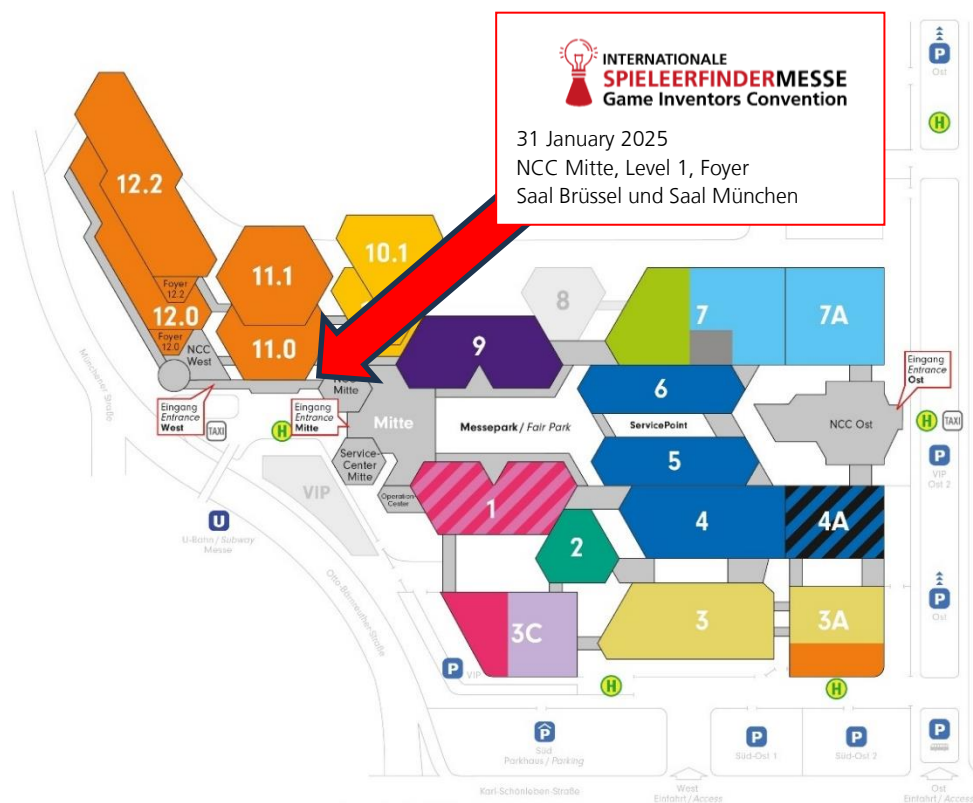

Game Inventors' Convention 2025

List of Participants

EVENT DATE & TIME

Friday, 31 January 2025

9 am – 6 pm Game Inventors' Convention

6 pm – 10 pm Gaming Hour games party

LOCATION

Nuremberg Exhibition Center Center, NCC Mitte, Level 1

Find the latest version at

<https://www.spielwarenmesse.de/en/game-inventors-convention/information-for-game-editors-and-game-agencies/>

Note on the table numbers: The letters of the table numbers stand for the rooms in which the table is located.

B= Bruessel | F=Foyer | M=Muenchen

Hallplan

LOCATION

Game Inventors Convention
Nuremberg Exhibition Center Center, NCCMitte, Level1

Tips for getting here:

<https://www.spielwarenmesse.de/en/travel>

Interactive hall plan:

<https://www.spielwarenmesse.de/en/site-halls/>

Participants Game Inventors Convention 2025

Note on the table numbers:

The letters of the table numbers stand for the rooms in which the table is located.

B= Brüssel | F=Foyer | M=München